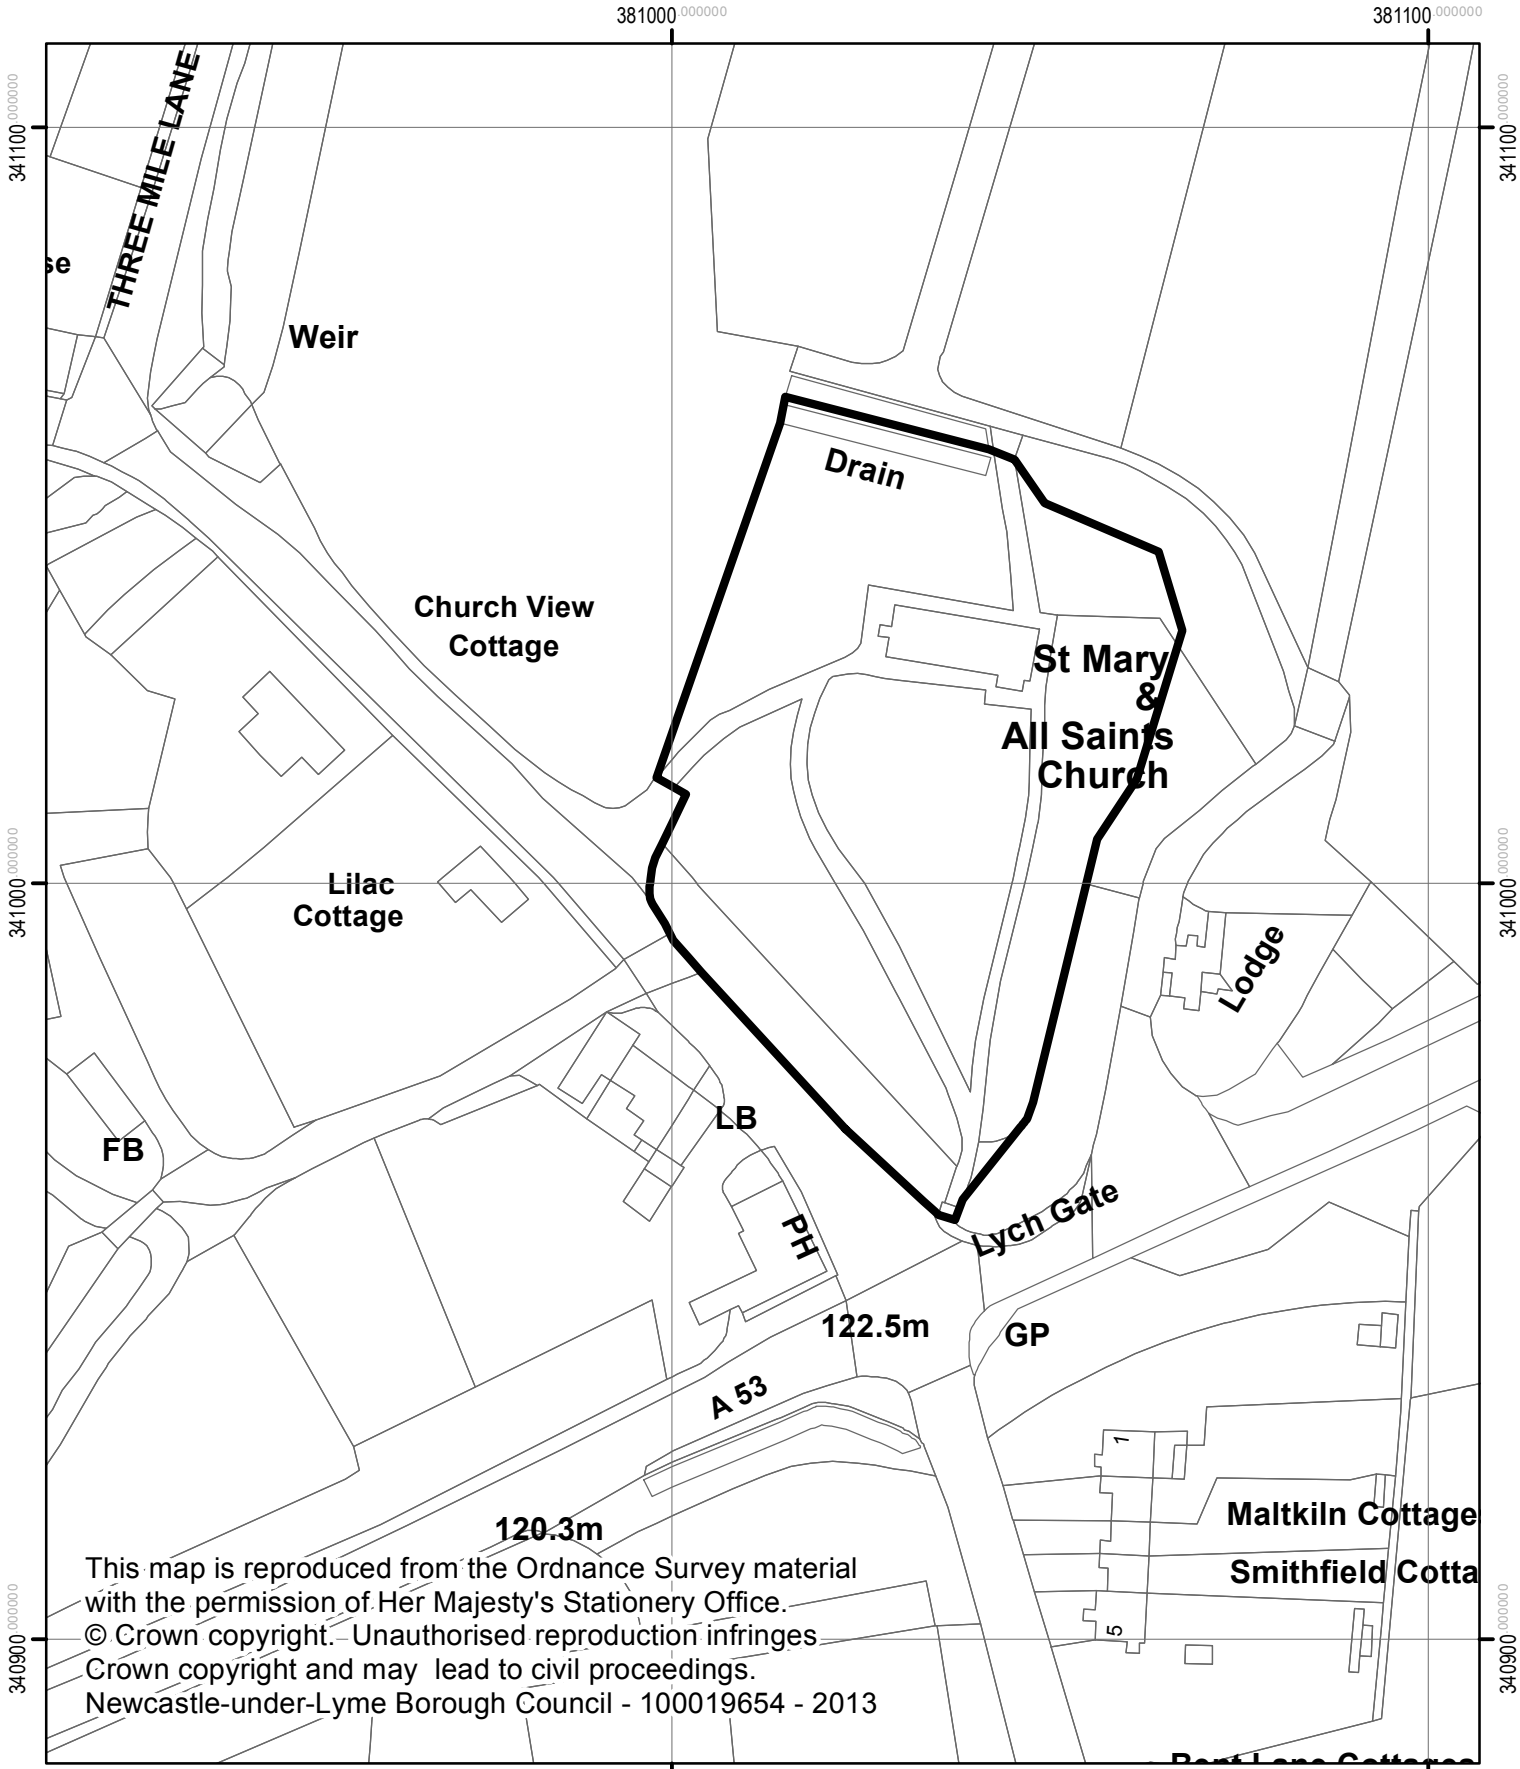

13/00813/FUL
St Mary and All Saints Church,
Three Mile Lane, Whitmore

NEWCASTLE-UNDER-LYME
BOROUGH COUNCIL

This map is reproduced from the Ordnance Survey material with the permission of Her Majesty's Stationery Office.
© Crown copyright. - Unauthorised reproduction infringes Crown copyright and may lead to civil proceedings.
Newcastle-under-Lyme Borough Council - 100019654 - 2013